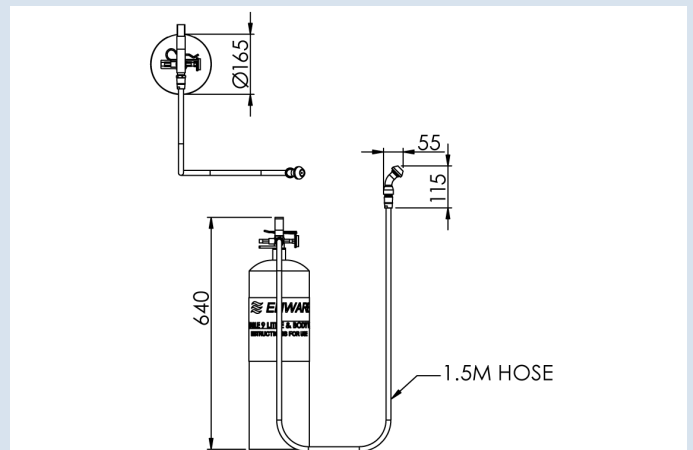

# 9 LITRE PORTABLE EYE & BODY WASH - AIR PRESSURISED S/S TANK

Enware's portable self-contained eyewash unit provides supplementary support to primary eyewash and deluge shower stations. This portable solution can help minimise an injury by providing an initial flush. The single aerated outlet can be used to spray face or body. The tank holds 9 litres of potable water and is pressurised by plant or bottled air.

## PRODUCTS

Product code	Line description
EL480	

## DIMENSIONS

## TECHNICAL INFORMATION

Portable Water Capacity	9L
Pressurised to	700 kPa (100 psi)
Hose Length	1.5 m
Weight	4 kg

Conformity to type according to TUV directive 97/23/EG Certificate no : P-PRC-06-04-C004278-008