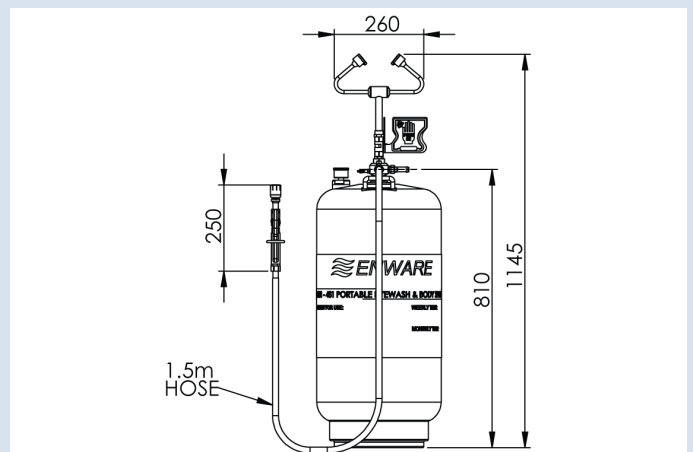

## Key features

- ✓ Rechargeable
- ✓ Soft Spray flow controlled outlets with dust covers
- ✓ Stainless steel tank, stay open ball valve and hand actuator
- ✓ DR brass headworks chrome plated with safety relief valve
- ✓ Pressure gauge
- ✓ Pressurised by plant or bottle air via tyre filler connection

## PRODUCTS

Product code	Line description
EL481	Eye Wash and Hand Held Body Spray
EL482	Eye Wash Outlets only - 15 minute Flow

## DIMENSIONS