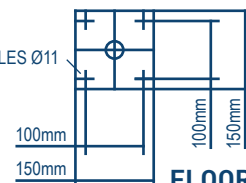

### TECHNICAL DRAWINGS AND SPARE PARTS

#### SPARE PARTS COMPONENTS:

ITEM	PART NO.	DESCRIPTION	MATERIAL
1	SE870	Shower Head	AES Plastic
2	531038	Pull Rod	304SS
3	531144	Shower Arm	304SS
4	SE911	25mm Ball Valve & Lever Arm	316SS / 304SS
5	531128	Upper Shower Stanchion	304SS
6	531039	Lower Shower Stanchion	304SS
7	531018	15mm Ball Valve	316SS
8	511328	Manifold T Assembly	316SS
9	531108	Bowl Assembly	304SS
10	531020	Push Handle	304SS
11	520130WH	Left Braided Hose & Elbow Base	304SS
12	520129WH	Right Braided Hose & Elbow Base	304SS
13	511700	Screen Filter Mesh (pk 6)	304SS
14	531130	Eye Wash Nozzles (complete)	AES Plastic
15	05-1177	Aerator Screen Assembly (ea)	SS & Brass
16	531113	Dust Cover	AES Plastic
17	PFCA90	Flow Regulator & Housing	Acetyl / Polypropylene
18	531121	Drain Spud Connector & Hex Key	316SS

Inlet and Outlet Connections: **25mm BSPM**

Recommended:

Minimum Supply Connection: **25mm**

Minimum Water Supply: **120-130 LPM @ 210kPa**

4 ANCHOR HOLES Ø11

FLOOR MOUNTING PLATE