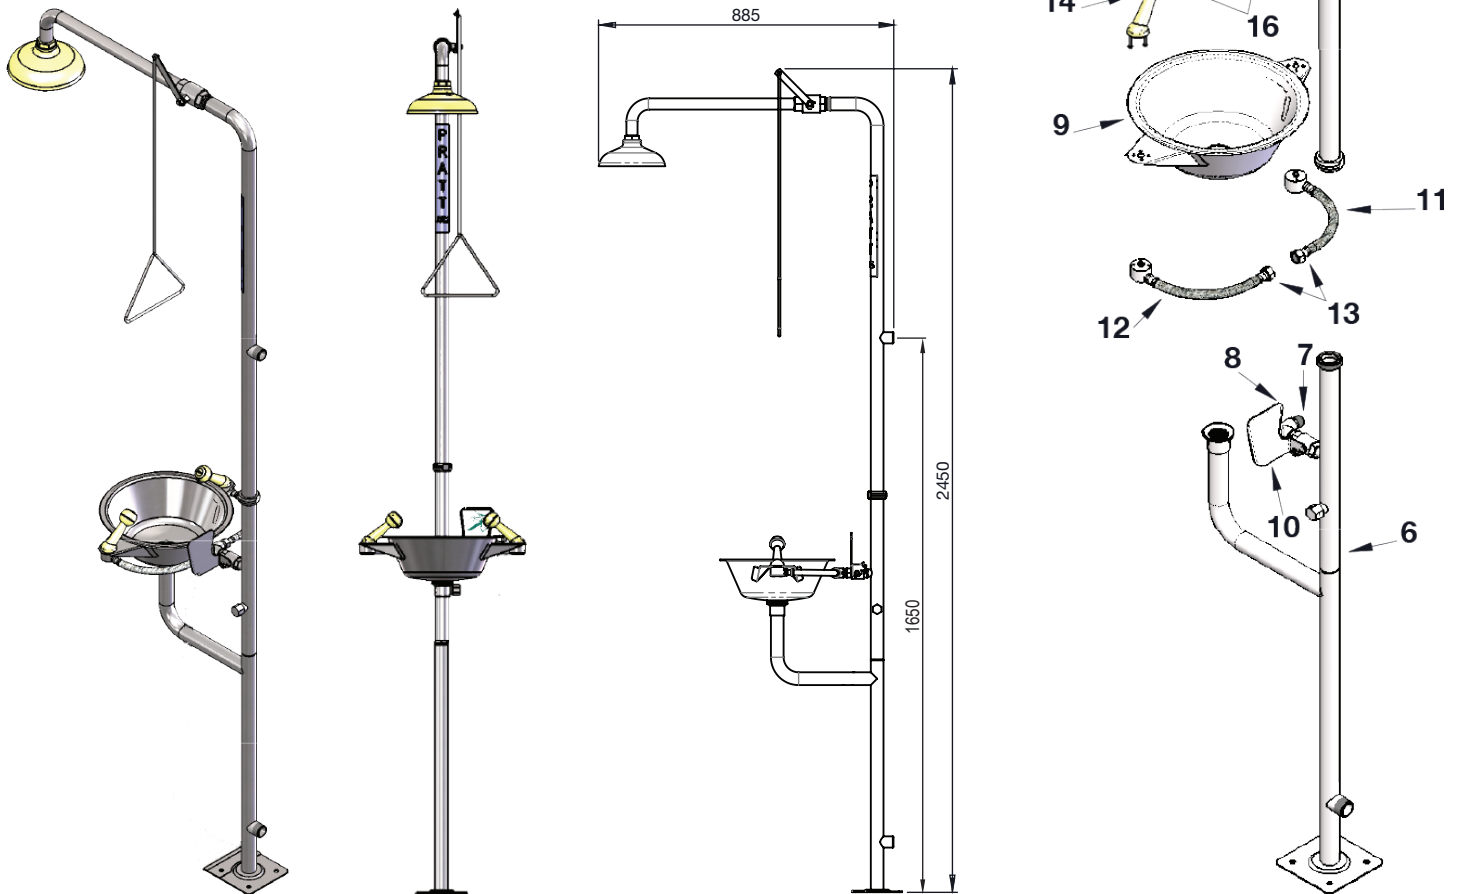

The shower outlet also includes a 90LPM flow regulator, and the eye wash incorporates individual flow adjustment to provide a balanced flow output

Shower Head

Flow Regulator

Eye Wash Nozzles

Aerator Assembly

## PRATT COMBINATION SHOWER WITH SINGLE NOZZLE EYE WASH WITH BOWL. NO FOOT TREADLE

#### SPARE PARTS COMPONENTS:

ITEM	PART NO.	DESCRIPTION	MATERIAL
1	SE870	Shower Head	AES Plastic
2	531038	Pull Rod	304SS
3	531144	Shower Arm	304SS
4	SE911	25mm Ball Valve & Lever Arm	316SS / 304SS
5	531128	Upper Shower Stanchion	304SS
6	531039	Lower Shower Stanchion	304SS
7	531018	15mm Ball Valve	316SS
8	511328	Manifold T Assembly	316SS
9	531108	Bowl Assembly	304SS
10	531020	Push Handle	304SS
11	520130WH	Left Braided Hose & Elbow Base	304SS
12	520129WH	Right Braided Hose & Elbow Base	304SS
13	511700	Screen Filter Mesh (pk 6)	304SS
14	531130	Eye Wash Nozzles (complete)	AES Plastic
15	05-1177	Aerator Screen Assembly (ea)	SS & Brass
16	531113	Dust Cover	AES Plastic
17	PFCA90	Flow Regulator & Housing	Acetyl / Polypropylene
18	531121	Drain Spud Connector & Hex Key	316SS

Inlet and Outlet Connections: **25mm BSPM**

Recommended:

Minimum Supply Connection: **25mm**

Minimum Water Supply: **120-130 LPM @ 210kPa**

4 ANCHOR HOLES Ø11

FLOOR MOUNTING PLATE