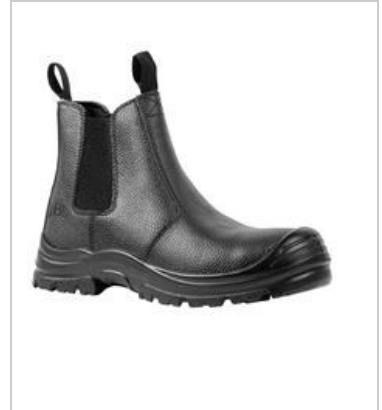

# ROCK FACE ELASTIC SIDED BOOT

9G7

**Available Colours:**

Black

**Details**

- > Split cow leather embossed
- > Sole: Dual density PU injection
- > Elastic sides
- > Polyester mesh lining
- > Removable EVA insock
- > Steel toe cap
- > Toe protection with kick lug and rare heel kick off lug
- > Shock absorbent heel
- > Oil resist, anti-static, slip resist sole
- > Meets AS/NZS 2210.3:2009; BMP 702610