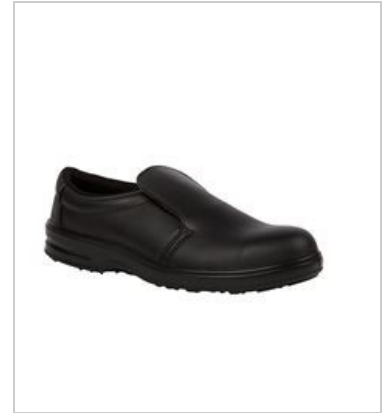

MICROFIBRE SHOE

9C2

Anti-slip clog

Available Colours:

Black

Details

- > Oil resistant sole
- > Light weight microfibre upper
- > PU injected sole
- > Removable insock
- > Anti-static, Slip Resistant and non marking sole
- > Steel toe cap, mesh lined
- > Individually boxed, carton of 5
- > Meets AS/NZS 2210.3:2009 ISO 20345:2004, Client BMP No 676955