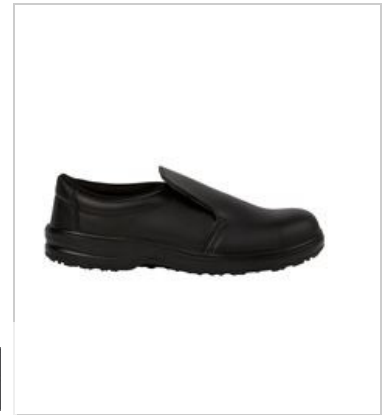

MICROFIBRE SHOE

9C2

Anti-slip clog

Available Colours:

Black

Details

- > Oil resistant sole
- > Light weight microfibre upper
- > PU injected sole
- > Removable insock
- > Anti-static, Slip Resistant and non marking sole
- > Steel toe cap, mesh lined
- > Individually boxed, carton of 5
- > Meets AS/NZS 2210.3:2009 ISO 20345:2004, Client BMP No 676955